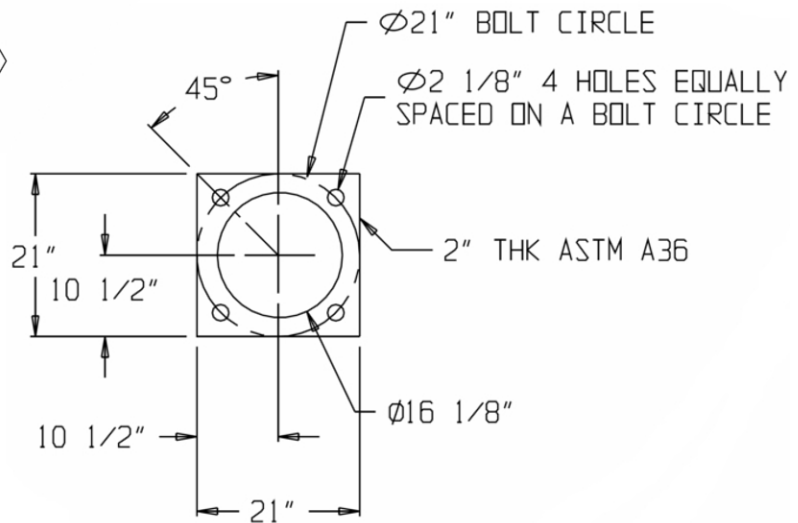

# 70' Monopole

PLAN VIEW

BASE PLATE DETAIL