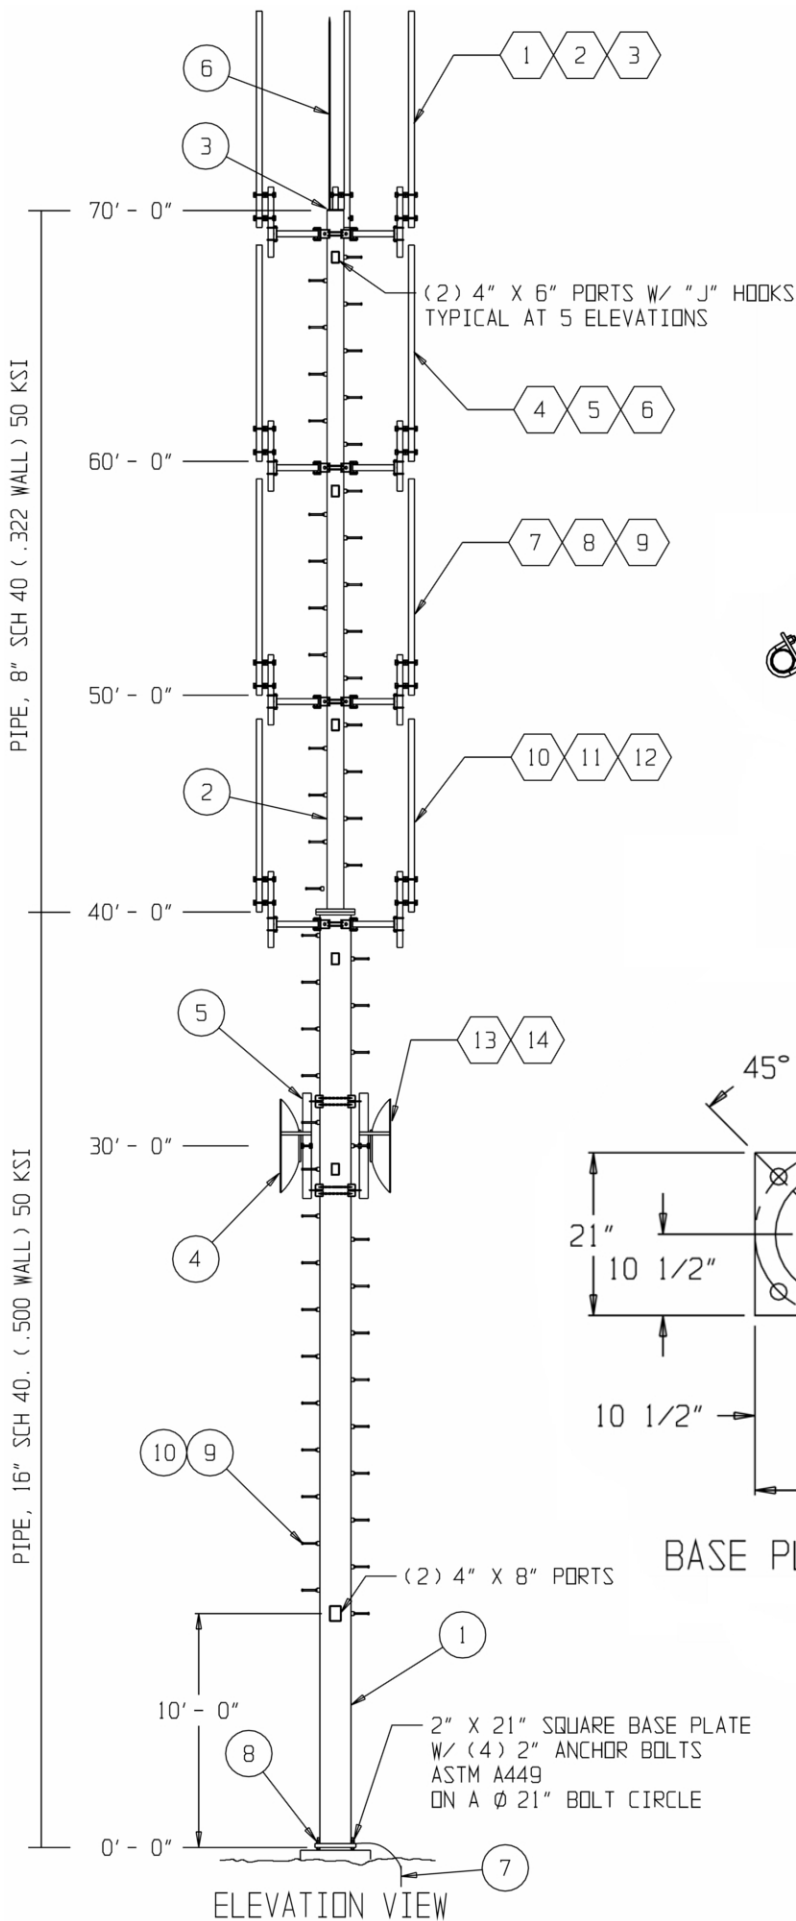

# 70' Monopole

PLAN VIEW

BASE PLATE DETAIL